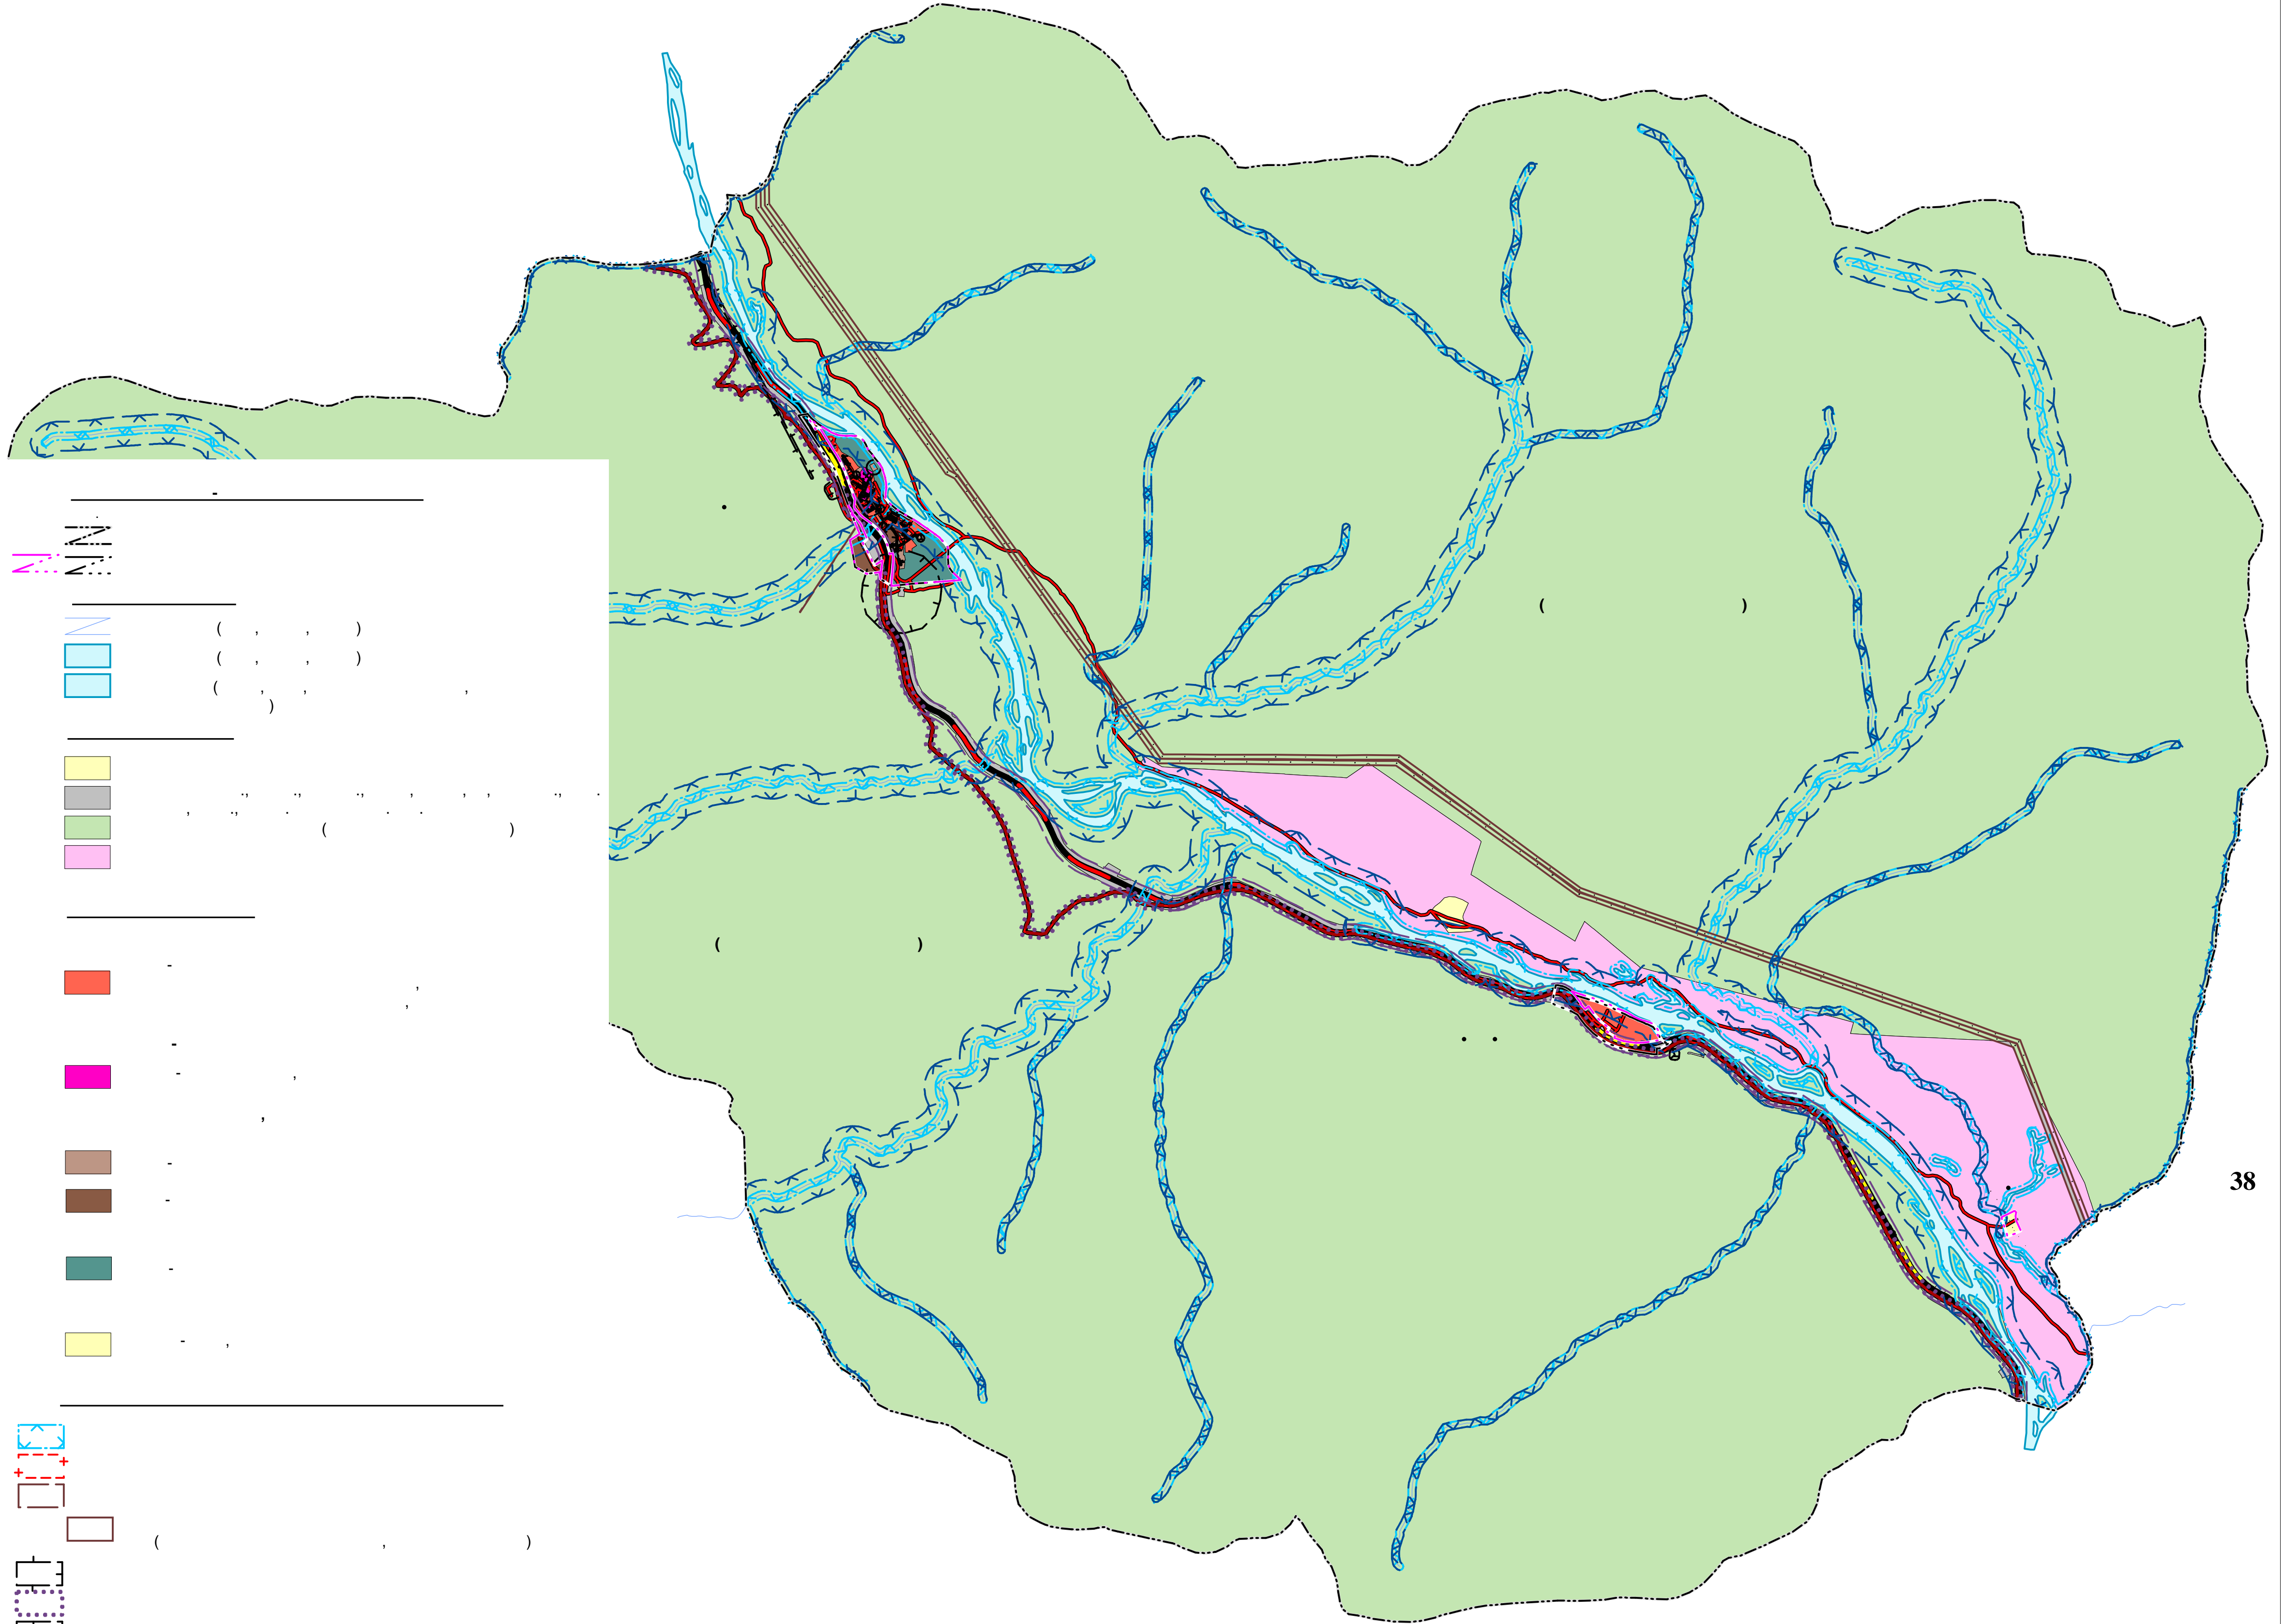

1:50000

Legend and scale information:

- Scale bar: 1:50000
- North arrow: NN
- Blue line with cross-hatch: ()
- Blue line with cross-hatch: ()
- Blue line with cross-hatch: ()
- Yellow square: ()
- Grey square: ()
- Green square: ()
- Pink square: ()
- Red square: ()
- Magenta square: ()
- Brown square: ()
- Dark brown square: ()
- Dark green square: ()
- Yellow square: ()

Additional symbols:

- Blue line with cross-hatch: ()
- Red dashed line with cross-hatch: ()
- Black dashed line: ()
- Black dashed line: ()